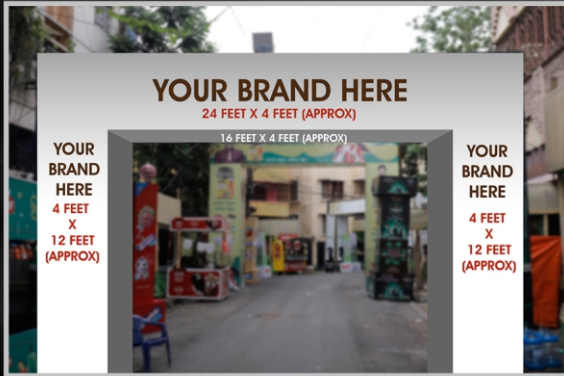

OVERHEAD GATES